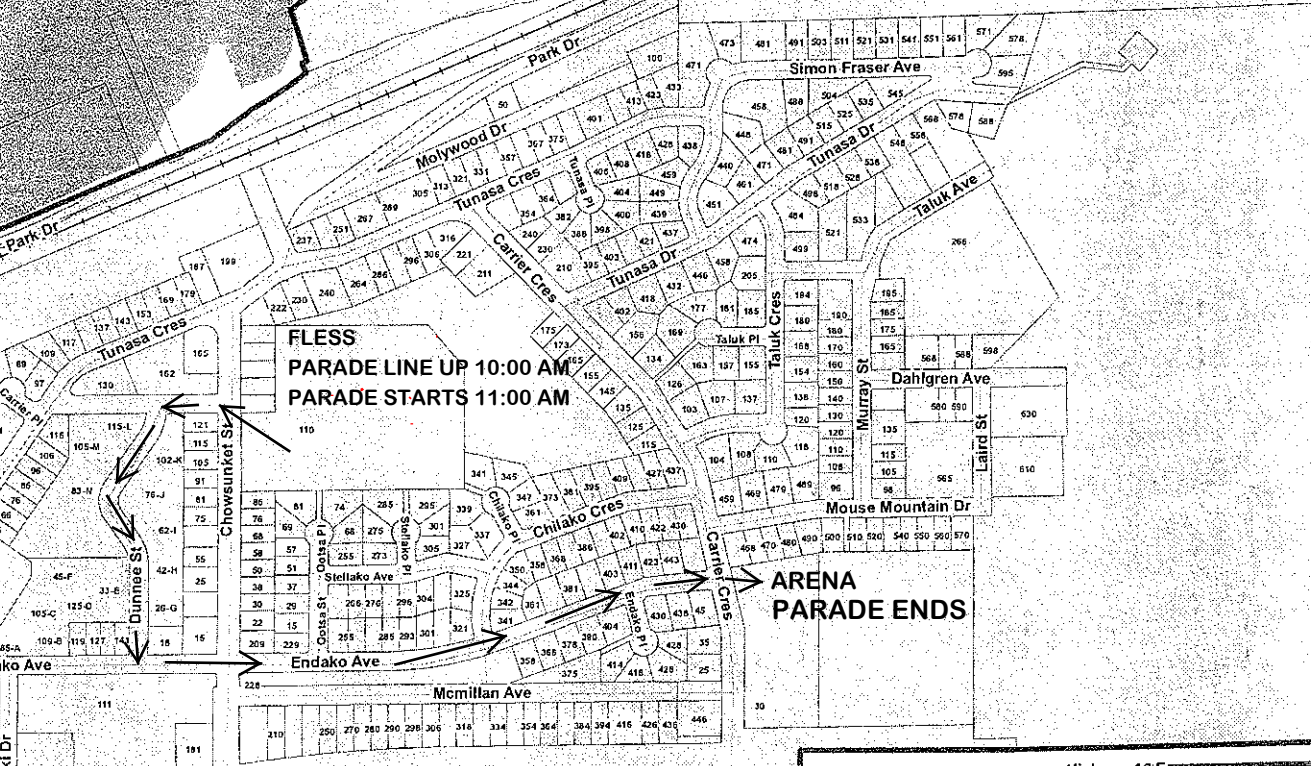

**PARADE BEGINS AT FLESS, FOLLOWS DUNNEE ST. THEN
TURNS LEFT ON ENDAKO AVENUE, ENDS AT THE ARENA.**

FLESS
PARADE LINE UP 10:00 AM
PARADE STARTS 11:00 AM

ARENA
PARADE ENDS